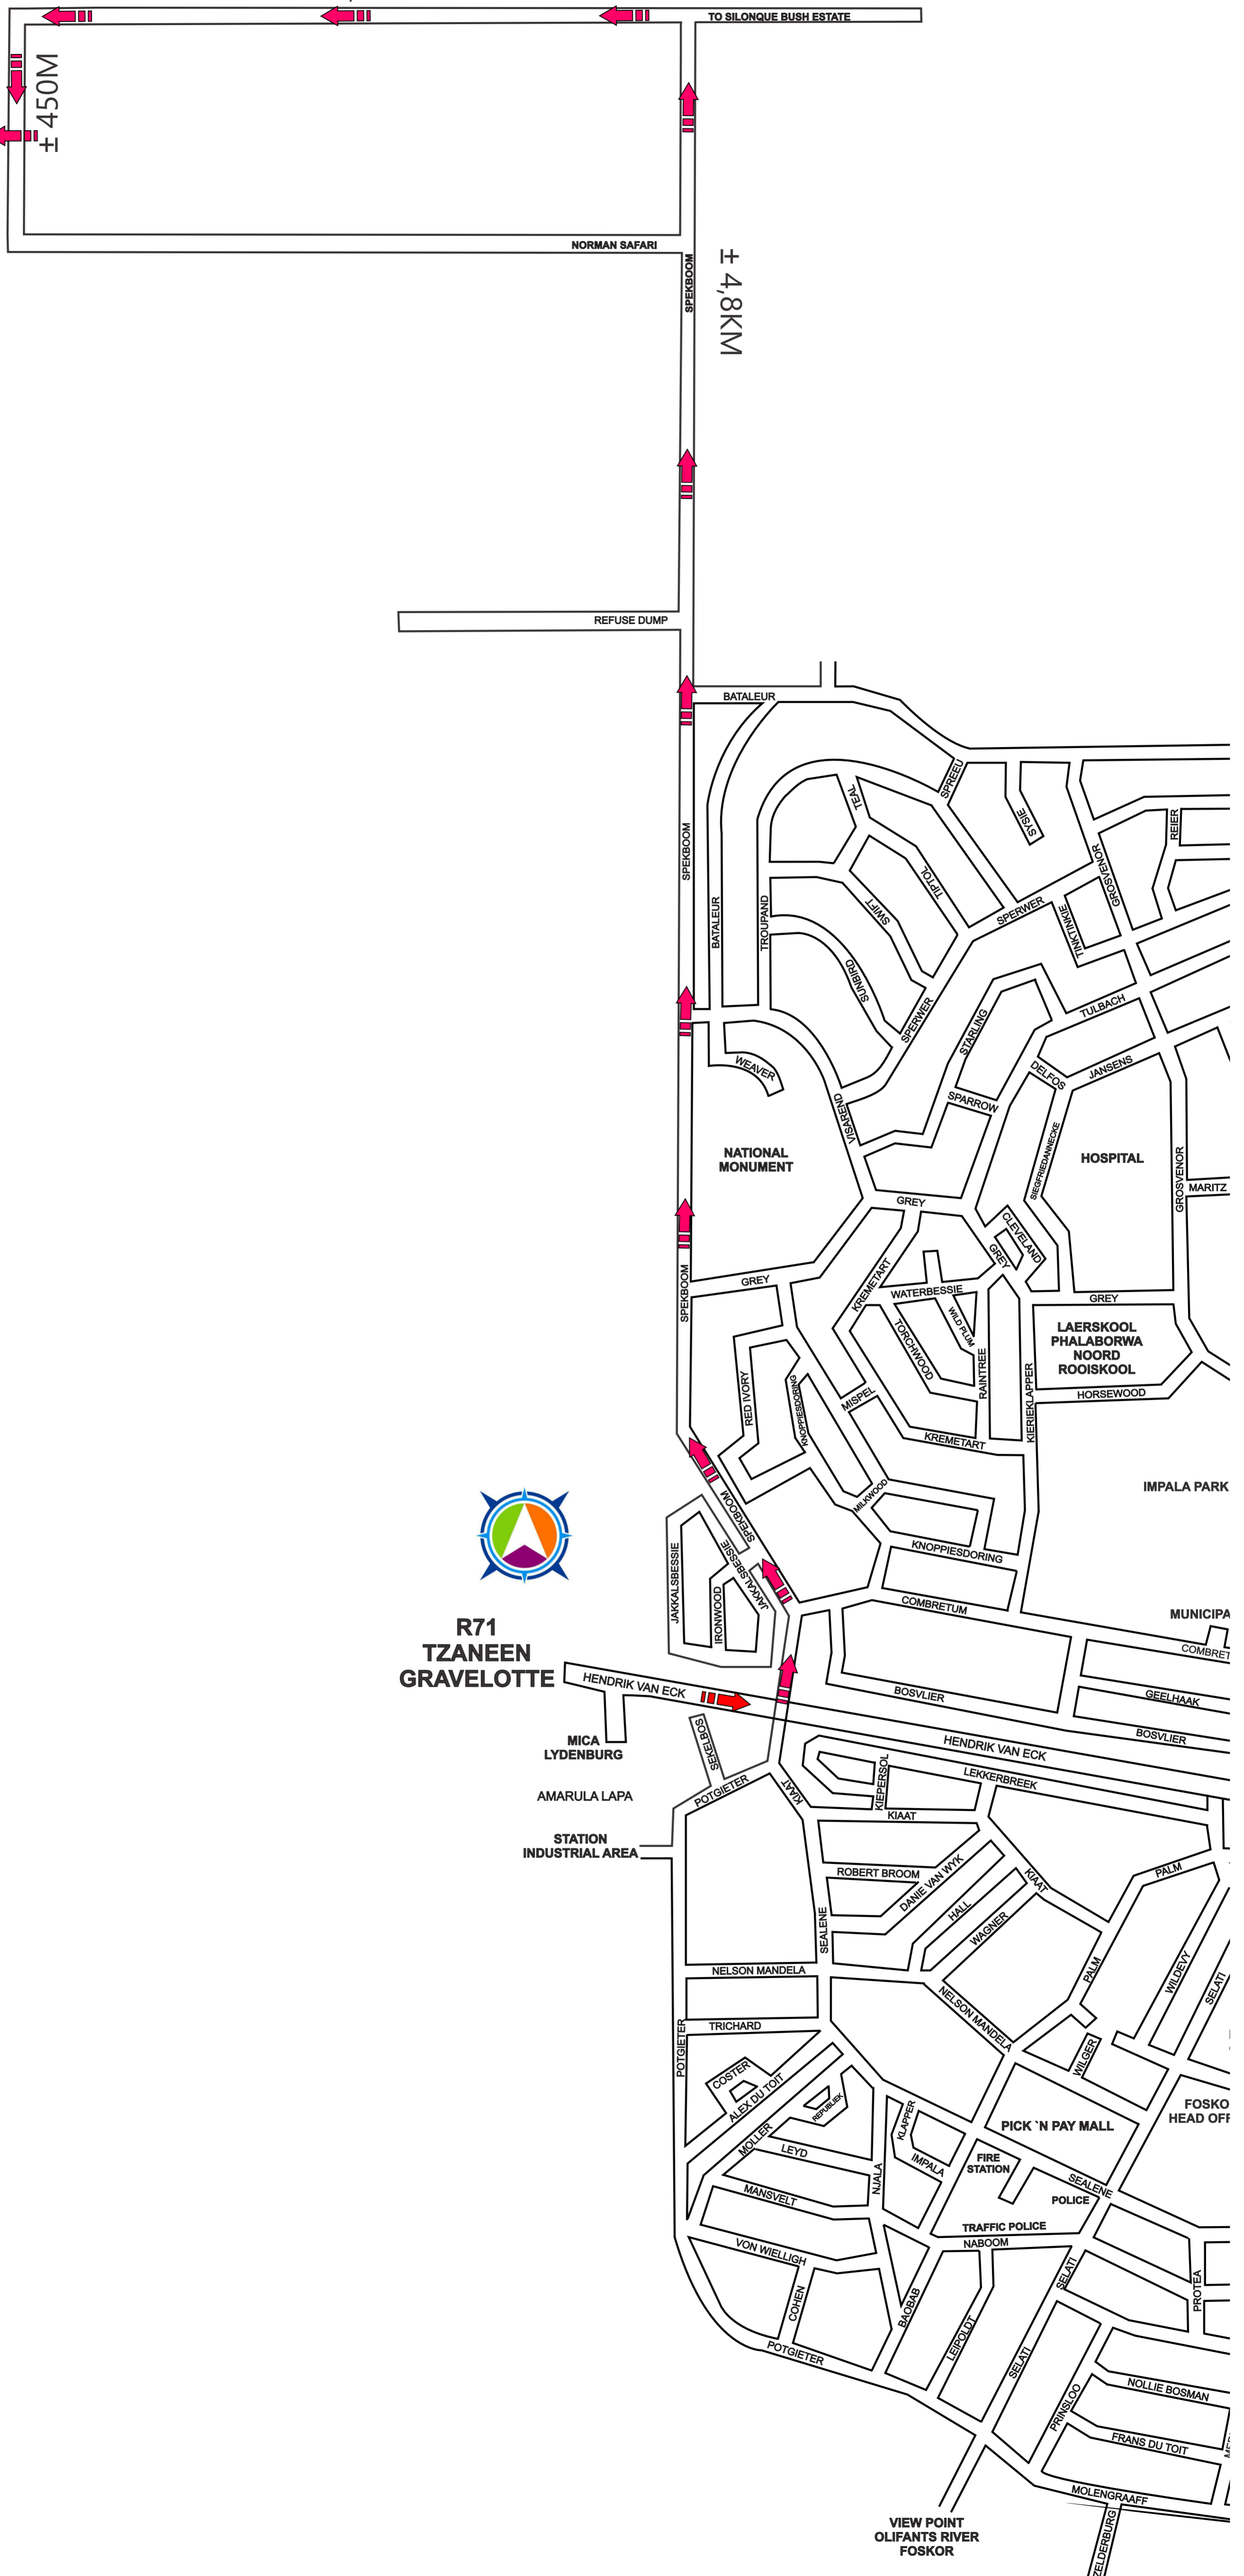

± 1,2KM

12 Hornbill's
Rest &
Cottage Lenisè

R71
TZANEEN
GRAVELLOTTE

MICA
LYDENBURG
AMARULA LAPA
STATION
INDUSTRIAL AREA

VIEW POINT
OLIFANTS RIVER
FOSKOR